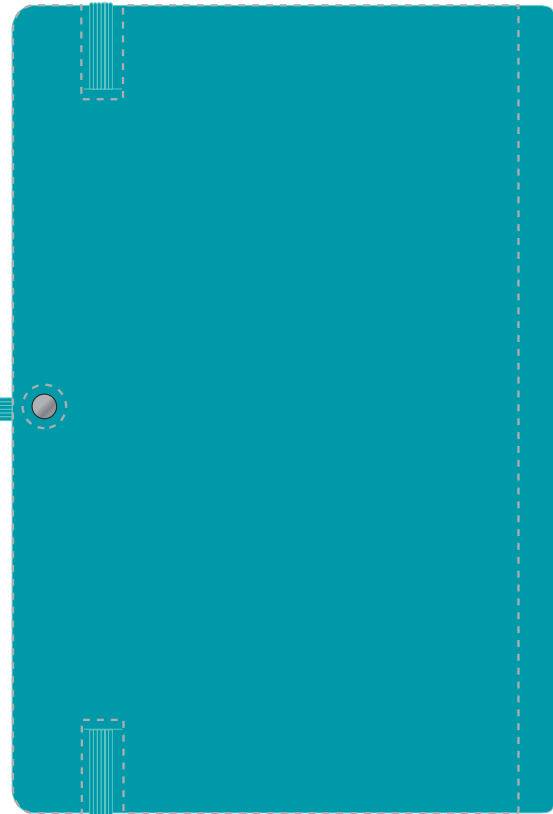

**PANTONE REFERENCE(S)**

Debossing / Foil Blocking
(Edge to Edge)

Product Image for visualisation
- colours may vary

ARTWORK SCALE 50%

ARTWORK SCALE 50%

The dashed line is to demonstrate print area and will not appear on your printed item

To proceed, please approve visual via the online system.

ARTWORK SCALE 100%
Max print area: 134mm x 214mm

ARTWORK SCALE 100%
Max print area: 134mm x 214mm